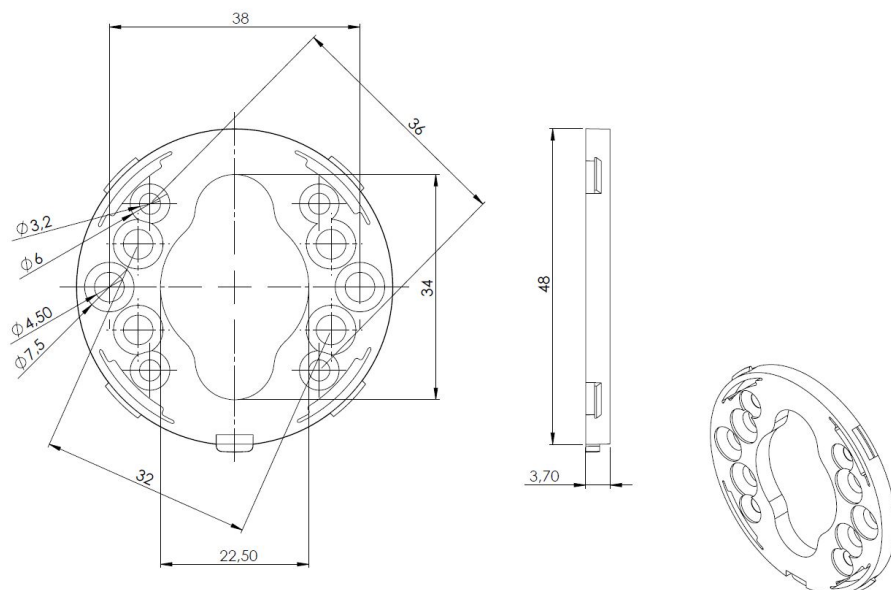

PRODUCT SHEET

Description:

Mounting Plate ø48mm, White PA, F/Keyhole Rosettes

Item number:

27.20.321-0

Units	Box	Carton	HS Code	Barcode
Pcs.			3903300000	 5704866514774

SISO A/S

Mileparken 11
DK-2740 Skovlunde
Denmark
VAT: DK 24786013